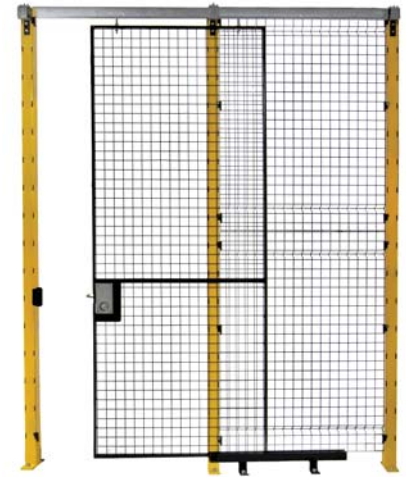

PANELS		
Model No.	Description - L x H	Total Lbs.
X0103	PANEL, MATRIX 1' X 3'	3.00
X0104	PANEL, MATRIX 1' X 4'	3.75
X0105	PANEL, MATRIX 1' X 5'	4.51
X0203	PANEL, MATRIX 2' X 3'	5.80
X0204	PANEL, MATRIX 2' X 4'	7.37
X0205	PANEL, MATRIX 2' X 5'	8.95
X0303	PANEL, MATRIX 3' X 3'	8.59
X0304	PANEL, MATRIX 3' X 4'	10.99
X0305	PANEL, MATRIX 3' X 5'	13.39
X0403	PANEL, MATRIX 4' X 3'	11.39
X0404	PANEL, MATRIX 4' X 4'	14.61
X0405	PANEL, MATRIX 4' X 5'	17.83
X0503	PANEL, MATRIX 5' X 3'	14.19
X0504	PANEL, MATRIX 5' X 4'	18.23
X0505	PANEL, MATRIX 5' X 5'	22.26
X0603	PANEL, MATRIX 6' X 3'	16.99
X0604	PANEL, MATRIX 6' X 4'	21.84
X0605	PANEL, MATRIX 6' X 5'	26.70
X0703	PANEL, MATRIX 7' X 3'	19.78
X0704	PANEL, MATRIX 7' X 4'	25.46
X0705	PANEL, MATRIX 7' X 5'	31.14
X0803	PANEL, MATRIX 8' X 3'	22.58
X0804	PANEL, MATRIX 8' X 4'	29.08
X0805	PANEL, MATRIX 8' X 5'	35.58
X0903	PANEL, MATRIX 9' X 3'	25.38
X0904	PANEL, MATRIX 9' X 4'	32.70
X0905	PANEL, MATRIX 9' X 5'	40.01
X1003	PANEL, MATRIX 10' X 3'	28.18
X1004	PANEL, MATRIX 10' X 4'	36.31
X1005	PANEL, MATRIX 10' X 5'	44.45

ACCESSORIES		
Model No.	Description - H	Total Lbs.
X1000C	CUT OUT KIT MATRIX PANEL	0.95

Heavy duty 2-1/2" tubular posts are double the strength of 2" square commercial tubing.

SINGLE SLIDE DOORS - FULL HEIGHT		
Model No.	Description - W x H	Total Lbs.
X540308	DOOR, MATRIX SINGLE SLIDE 3' X 8'	72.97
X540408	DOOR, MATRIX SINGLE SLIDE 4' X 8'	81.12
X540508	DOOR, MATRIX SINGLE SLIDE 5' X 8'	92.57
X540608	DOOR, MATRIX SINGLE SLIDE 6' X 8'	118.22
X540808	DOOR, MATRIX SINGLE SLIDE 8' X 8'	141.12
X541008	DOOR, MATRIX SINGLE SLIDE 10' X 8'	164.02
X540310	DOOR, MATRIX SINGLE SLIDE 3' X 10'	83.52
X540410	DOOR, MATRIX SINGLE SLIDE 4' X 10'	93.99
X540510	DOOR, MATRIX SINGLE SLIDE 5' X 10'	107.76
X540610	DOOR, MATRIX SINGLE SLIDE 6' X 10'	139.16
X540810	DOOR, MATRIX SINGLE SLIDE 8' X 10'	166.70
X541010	DOOR, MATRIX SINGLE SLIDE 10' X 10'	194.23